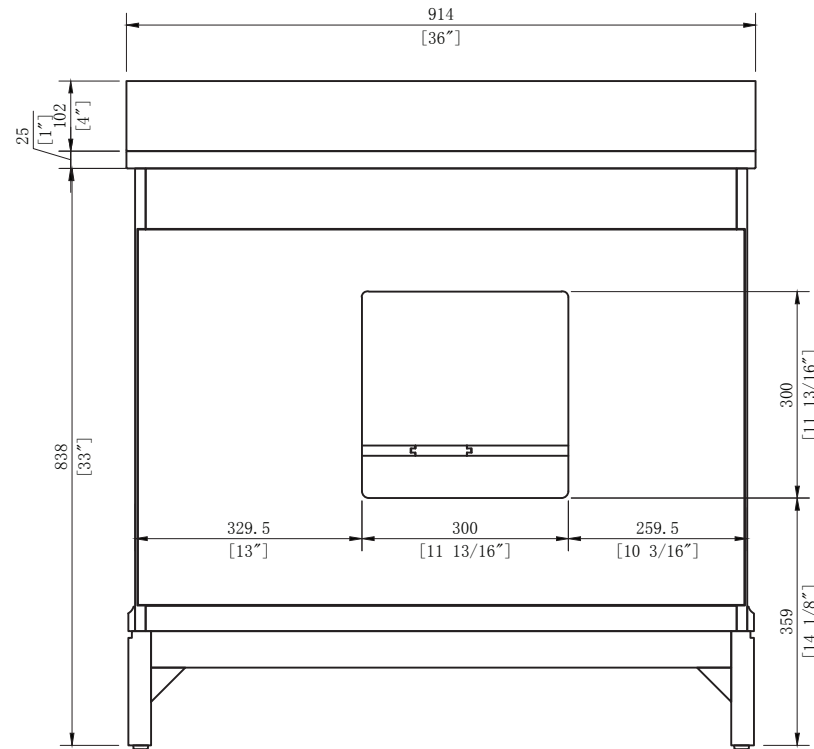

WATER CREATION

MODEL: CW-QUEEN36

MODEL: CW-QUEEN36

MODEL: CW-QUEEN36

MODEL: CW-QUEEN36