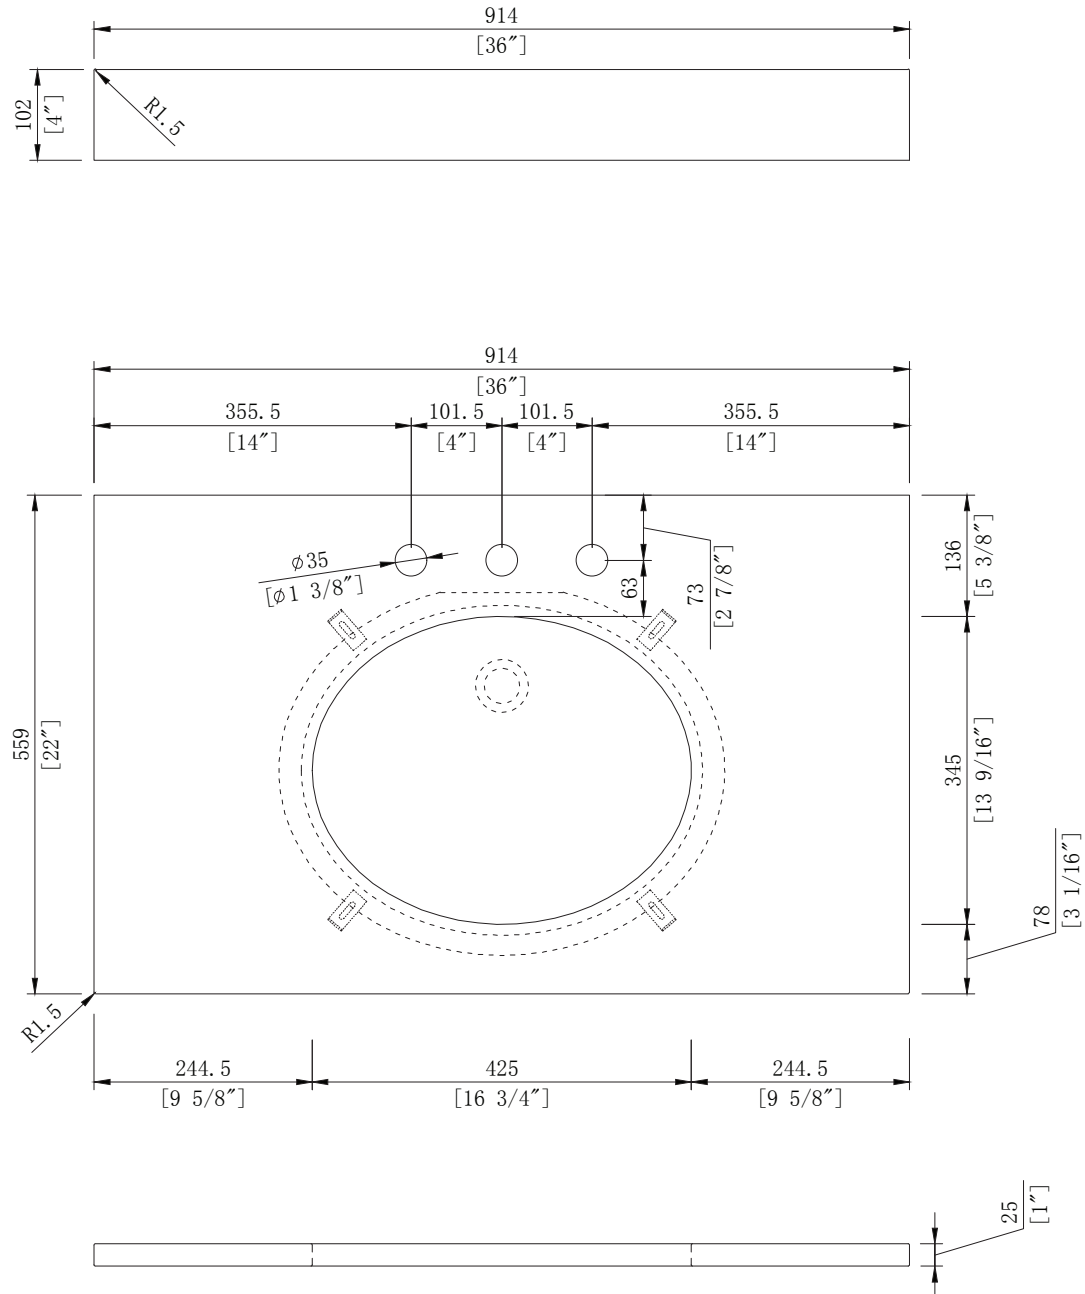

WATER CREATION

MODEL: CW-QUEEN36

MODEL: CW-QUEEN36

MODEL: CW-QUEEN36

MODEL: CW-QUEEN36